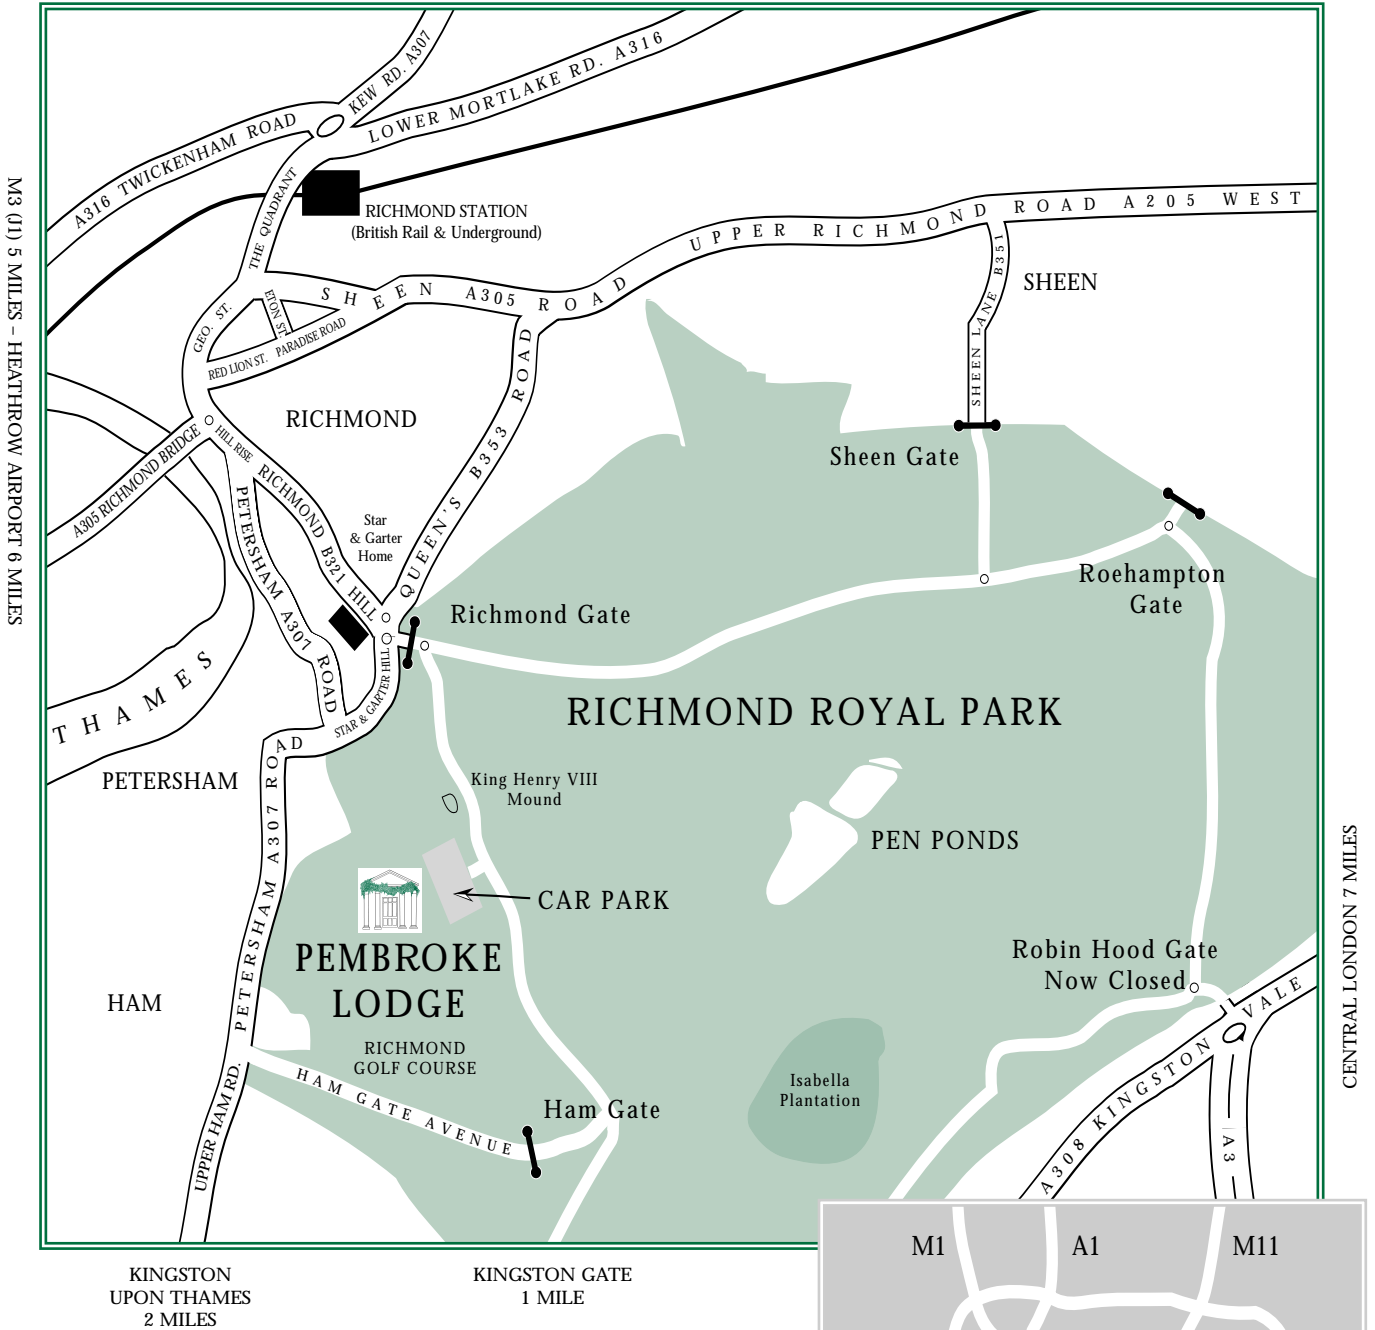

# PEMBROKE LODGE

M4 (J2) 2 MILES

Free on site parking for 300 cars.  
 The Park gates are closed at dusk, thereafter  
 Richmond Gate is manned by our staff.

*Due to the deer and other wildlife please take extreme  
 care whilst driving in the Park. It is a place of outstanding  
 beauty - enjoy it!*